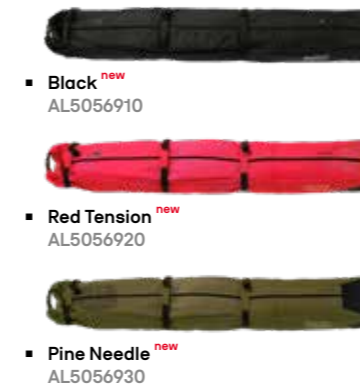

Double Ski Wheelie