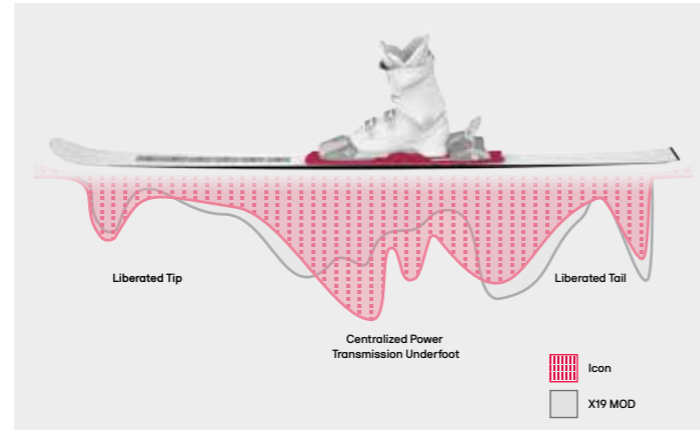

Sidewalls →

Full Sidewall

Full sidewall runs across the full length of the ski for precise steering.

Dura Cap Sidewall

Sidewall from base to top sheet, for controlled power transmission and great edge grip. The rounded shape of the Dura Cap is a fantastic durability feature as it picks up fewer dents and dings.

Centralized Power Transfer →

A wider base plate and race mounting pattern strategically position the binding screws directly under the boot to centralize and optimize power transmission. Delivering immediate power underfoot while allowing for more reactivity and response throughout the entire length of the ski, Centralized Power Transfer enables the racer to be in better control of the ski throughout the turn – in every discipline and type of course setting.

Metal Race Pedal →

Designed to deliver the best power transfer from boot to binding, Metal Race Pedal allows the boot to sit directly on the AFD for more direct energy transmission.

Elevated Brakes →

Our Elevated Brakes get up and out of the way, tucked in closer to the heelpiece of your binding, letting you ski more aggressive edge angles with less risk of catching the snow.